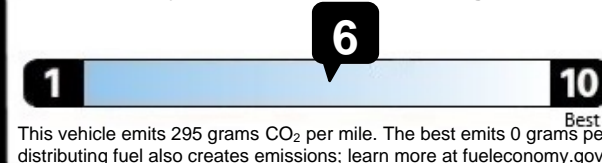

Star ratings range from 1 to 5 stars (★★★★★) with 5 being the highest.

Source: National Highway Traffic Safety Administration (NHTSA)

www.safercar.gov or 1-888-327-4236

EPA DOT Fuel Economy and Environment

Gasoline Vehicle

Fuel Economy

30 MPG
combined city/hwy
3.3 gallons per 100 miles

27 city
35 highway

Large cars range from 14 to 116 MPG.
The best vehicle rates 142 MPGe.

You save **\$500**
in fuel costs
over 5 years
compared to the
average new vehicle.

Annual fuel cost
\$1,200

Fuel Economy & Greenhouse Gas Rating (tailpipe only)

Smog Rating (tailpipe only)

Actual results will vary for many reasons, including driving conditions and how you drive and maintain your vehicle. The average new vehicle gets 27 MPG and costs \$6,500 to fuel over 5 years. Cost estimates are based on 15,000 miles per year at \$2.35 per gallon. MPGe is miles per gallon equivalent. Vehicle emissions are a significant cause of climate change and smog.